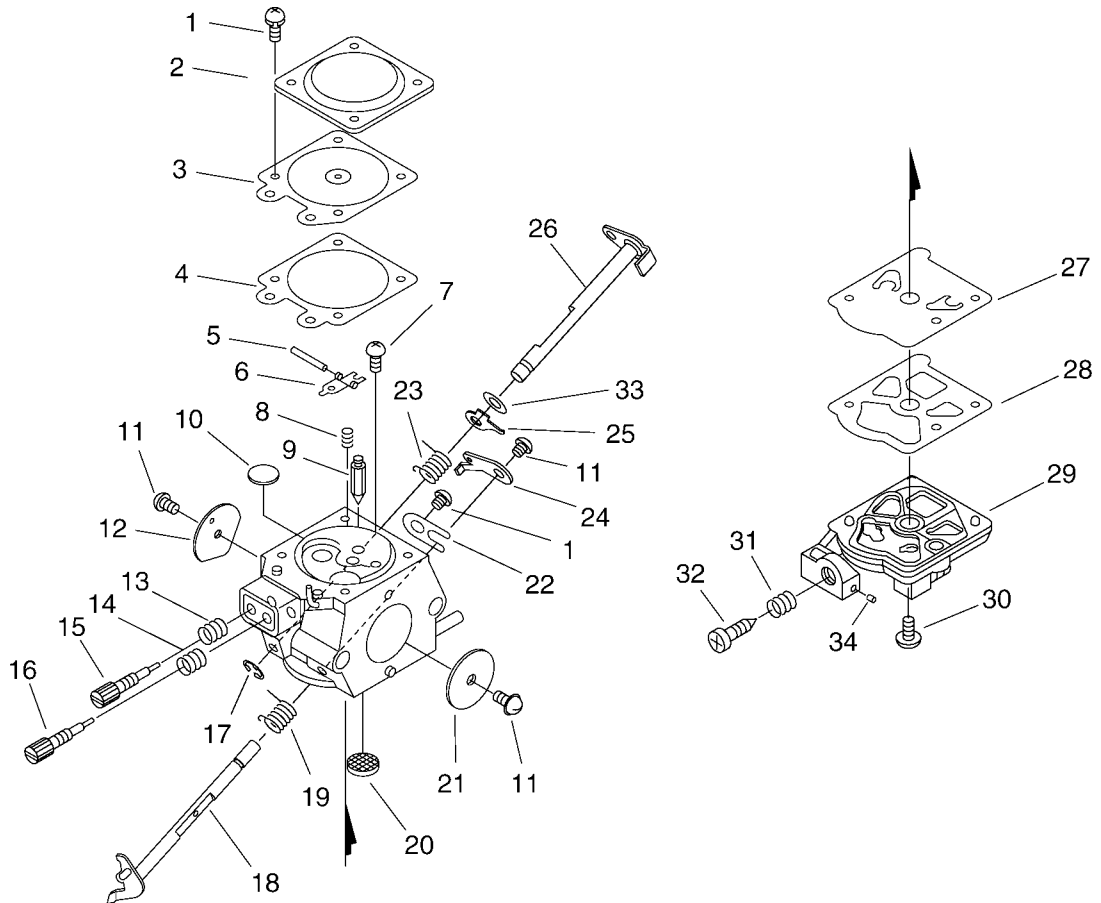

CS-370ES 7 Carburetor

KEY	LV	PART NUMBER	Q'TY	DESCRIPTION	REMARKS
24	+	P003-001780	1	EVER, THROTTLE	
25	+	P003-001510	1	LEVER-FAST IDLE	
26	+	P003-000150	1	CHOKE, SHAFT	
27	+	123125-15030	1	GASKET, FUEL PUMP	
28	+	123112-15030	1	DIAPHRAGM, FUEL PUMP	
29	+	123124-38330	1	COVER, FUEL PUMP	
30	+	123110-03930	1	SCREW, PUMP COVER	
31	+	123133-04260	1	SPRING, IDLE ADJUST	
32	+	123134-04260	1	SCREW, IDLE ADJUST	
33	+	123149-26030	1	WASHER	
34	+	123178-15030	1	PLUG, FRICTION