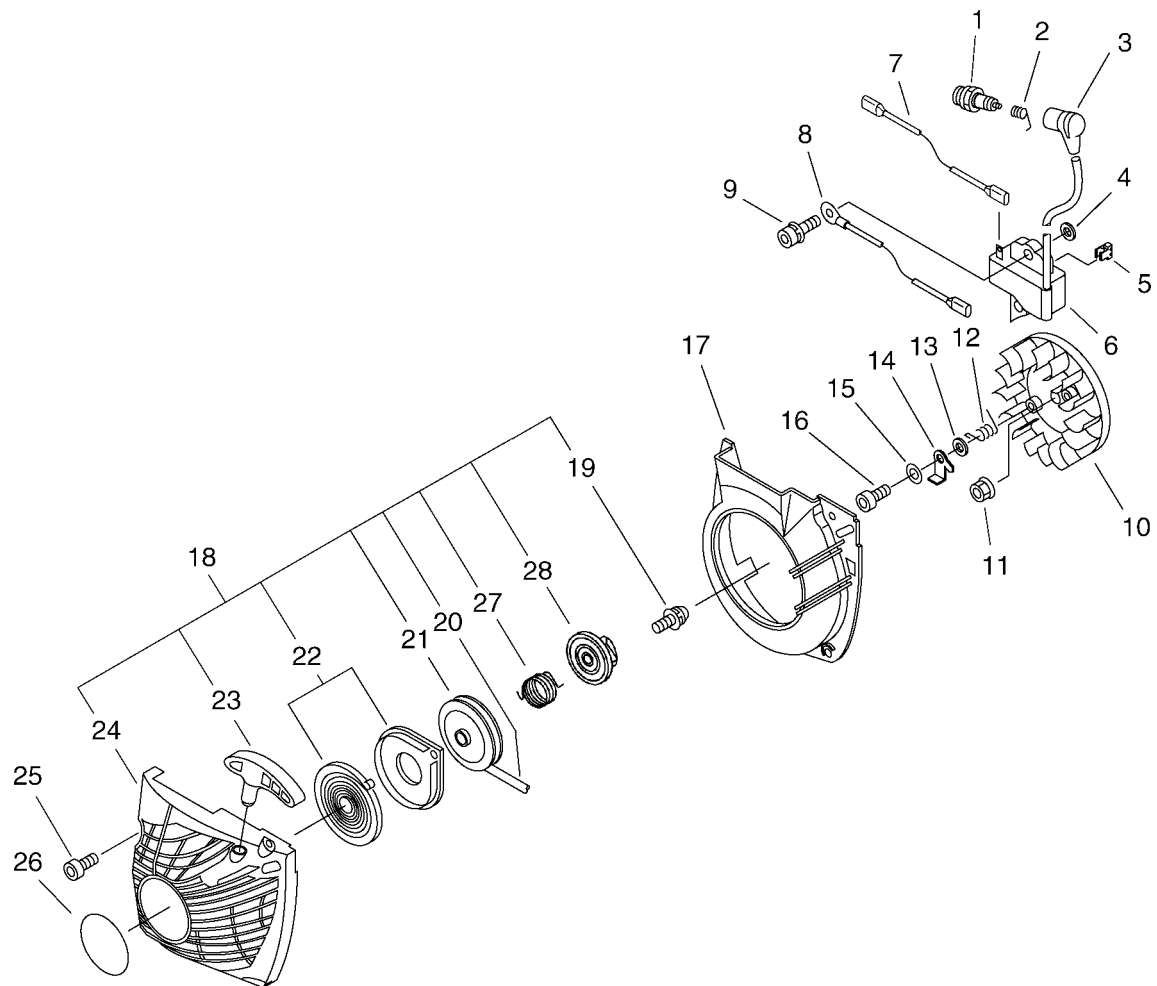

KEY	LV	PART NUMBER	Q'TY	DESCRIPTION	REMARKS
1		159010-19830	1	PLUG, SPARK (BPM-8Y)	
2		A426-000010	1	TERMINAL, SPARKPLUG	
3		A427-000013	1	CAP, SPARK PLUG	
4		150117-16430	2	SPACER	
5		V490-000310	1	CLIP	
6		A411-000264	1	COIL, IGNITION	
7		V485-000680	1	LEAD	
8		V485-000620	1	LEAD	
9		900162-05020	2	BOLT, H.S. 5*20	
10		A409-000272	1	ROTOR, MAGNETO	
11		900515-00008	1	NUT, FLANGE 8	
12		177234-35430	2	SPRING, RETURN	
13		177247-04630	2	SPACER, RATCHET	
14		A514-000050	2	PAWL	
15		900603-00005	2	WASHER 5	
16		V203-000090	2	BOLT, 5	
17		A172-000571	1	COVER, FAN	
18		A051-000980	1	STARTER, RECOIL ASY	
19	+	177236-61830	1	SCREW	
20	+	P022-008440	1	ROPE, STARTER	
21	+	A506-000030	1	REEL, ROPE	
22	+	P022-010440	1	SPRING KIT, REWIND	
23	+	P022-005891	1	GRIP, STARTER	
24	+	A500-000420	1	CASE, STARTER